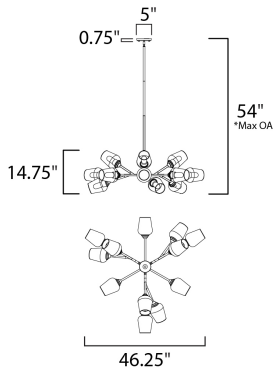

*max overall height

MEASUREMENTS

- DIMENSION : 46.25" L x 46.25" W x 14.75" H
- MAX OAH : 54" OAH
- CANOPY : 5" W x 0.75" H x 5" L
- HANGING WEIGHT : 12.1 lb

LAMPING

- INPUT VOLTAGE : 120V
- LUMENS : 0 Rated
- BULB : 12 x 40W Incandescent E26 Medium , 480W Total
- BULB INCLUDED : (Included)
- DIMMABLE : Yes
- CRI : 90 CRI