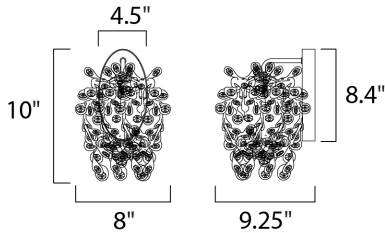

MEASUREMENTS

DIMENSION : 8" W x 10" H x 9.25" Ext
 MAX OAH : 8.66" OAH 4.5" W x 8.4" H
 HANGING WEIGHT : 2.24 lb

LAMPING

INPUT VOLTAGE : 120V
 LUMENS : 500 Rated
 BULB : 1 x 40W Xenon G9 , 40W Total
 BULB INCLUDED : (Included)
 DIMMABLE : Yes
 COLOR_TEMP : 2900K