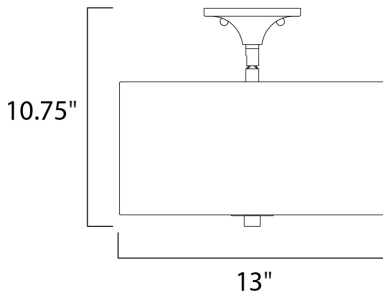

MEASUREMENTS

DIMENSION : 13" L x 13" W x 10.75" H
 CANOPY : 0.75" W x 2" H x 0.75" L
 HANGING WEIGHT : 6.69 lb

LAMPING

LUMENS : 0 Rated
 BULB : 2 x 60W Incandescent E26 Medium , 120W Total
 BULB INCLUDED : (Not Included)
 DIMMABLE : Yes