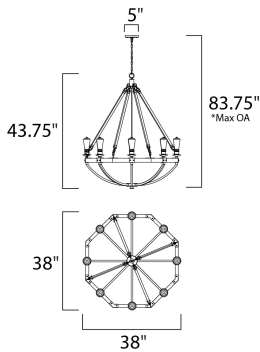

MEASUREMENTS

DIMENSION : 38" L x 38" W x 43.75" H
 MAX OAH : 83.75" OAH
 CANOPY : 5" W x 0.75" H x 5" L
 HANGING WEIGHT : 20.9 lb

LAMPING

INPUT VOLTAGE : 120V
 LUMENS : 0 Rated
 BULB : 8 x 60W Incandescent E26 Medium , 480W Total
 BULB INCLUDED : (Not Included)
 DIMMABLE : Yes