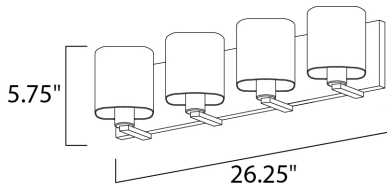

PRODUCT DESCRIPTION

Satin White bands of cased glass wrap around each lamp creating a soft ribbon of light. Back plates finished in Polished Chrome or Satin Nickel complement the majority of bath fittings.

MEASUREMENTS

DIMENSION : 26.25" W x 5.75" H x 5.5" Ext
 BACK PLATE : 26.25" W x 5.5" H x 2.75" HCO
 HANGING WEIGHT : 6.78 lb

LAMPING

INPUT VOLTAGE : 120V
 LUMENS : 0 Rated
 BULB : 4 x 60W Incandescent E26 Medium , 240W Total
 BULB INCLUDED : (Not Included)
 DIMMABLE : Yes