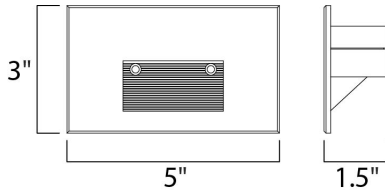

PRODUCT DESCRIPTION

Step and pathway lighting suitable for interior or exterior application. Designed to install into a single gang box and is line voltage so additional transformers are not needed. Available in Aluminum, White, Black, or Bronze and both horizontal wide beam or vertical narrow beam spread.

MEASUREMENTS

DIMENSION : 1.5" L x 5" W x 3" H
 MAX OAH : 3" W x 5" H
 HANGING WEIGHT : 0.77 lb

LAMPING

INPUT VOLTAGE : 120V
 LUMENS : 280 Rated (112 Del.)
 BULB : 1 x 4W LED PCB Integrated , 4W Total
 BULB INCLUDED : (Integrated)
 DIMMABLE : No
 CRI : 80+ CRI
 COLOR_TEMP : 3000K
 LIGHTING_DIRECTION : Down