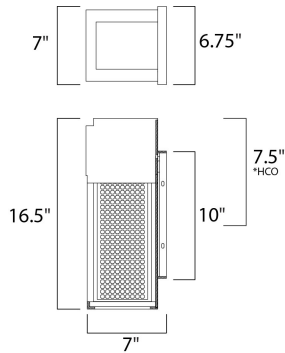

PRODUCT DESCRIPTION

A open air frame of cast aluminum surrounds a stainless steel mesh diffuser which creates an unusual lighting effect as the LED light illuminates the inside. Finished in either Galaxy Black with a polished Stainless Steel mesh or Galaxy Bronze with Rose Gold, this transitional design looks great in a large variety of home designs.

MEASUREMENTS

DIMENSION : 7" W x 16.5" H x 7" Ext
BACK PLATE : 6.75" W x 10.5" H x 7.5" HCO
HANGING WEIGHT : 7.92 lb

LAMPING

INPUT VOLTAGE : 120V
LUMENS : 700 Rated
BULB : 1 x 10W LED PCB Integrated , 10W Total
BULB INCLUDED : (Integrated)
DIMMABLE : Triac CL
CRI : 80+ CRI
COLOR_TEMP : 3000K

FINISHES OPTION

- Galaxy Black / Stainless Steel
- Galaxy Bronze / Rose Gold

MATERIAL

Die Cast Aluminum

RATINGS

cETLus
Wet Location
For Outdoor DARKSKY

ADDITIONAL

OPERATING TEMPERATURE:
-20°C (-4°F), 40°C (104°F)

Always consult a qualified electrician before installing any lighting product.