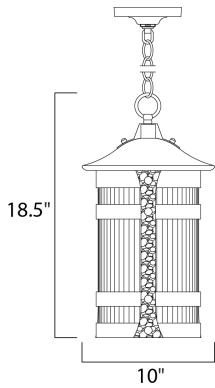

PRODUCT DESCRIPTION

Old World styling in a durable die cast aluminum finished in Anthracite creates a forged iron look with a modern twist. The rustic look of the metal contrasts nicely with the light effect of the ribbed Constellation glass.

MEASUREMENTS

DIMENSION : 10" L x 10" W x 18.5" H
 HANGING WEIGHT : 9.24 lb

LAMPING

INPUT VOLTAGE : 120V
 LUMENS : 0 Rated
 BULB : 1 x 60W Incandescent E26 Medium , 60W Total
 BULB INCLUDED : (Not Included)
 DIMMABLE : Yes