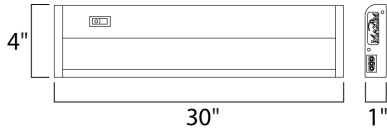

PRODUCT DESCRIPTION

The MX-L120-DL features the same low profile frame of the MX-L120DC and also full dimmability but with an increased lumen output. Featuring the new LG 5630 LED with closer spacing for better light distribution and lower operating temperatures for longer life. The hinged top gives access for easy installation with captured mounting screws and quick wire connectors.

MEASUREMENTS

DIMENSION : 30" L x 4" W x 1" H
 HANGING WEIGHT : 3.87 lb

LAMPING

INPUT VOLTAGE : 120V
 LUMENS : 882 Rated (706 Del.)
 BULB : 1 x 15W LED PCB Integrated , 0W Total
 BULB INCLUDED : (Integrated)
 DIMMABLE : Triac CL
 CRI : 80+ CRI
 COLOR_TEMP : 3000K