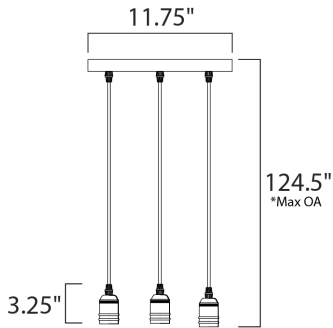

*max overall height

MEASUREMENTS

- DIMENSION : 11.75" L x 11.75" W x 3.25" H
- MAX OAH : 124.5" OAH
- CANOPY : 11.75" W x 1" H x 11.75" L
- HANGING WEIGHT : 3.08 lb
- WIRE LENGTH : 120"

LAMPING

- INPUT VOLTAGE : 110-130V
- BULB : 3 x 60W Incandescent E26 Medium , 180W Total
- BULB INCLUDED : (Not Included)
- DIMMABLE : Yes

FINISHES OPTION

 Black / Antique Brass

MATERIAL

Steel, Aluminum

RATINGS

cETLus
Dry Location

ADDITIONAL

SLOPE: 120
OPERATING TEMPERATURE:
-20°C (-4°F), 40°C (104°F)