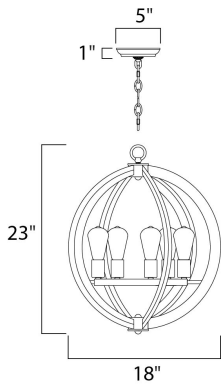

MEASUREMENTS

DIMENSION : 18" L x 18" W x 23" H
 MAX OAH : 65" OAH
 CANOPY : 5" W x 1" H x 5" L
 HANGING WEIGHT : 11.68 lb

LAMPING

INPUT VOLTAGE : 120V
 LUMENS : 0 Rated
 BULB : 5 x 60W Incandescent E26 Medium , 300W Total
 BULB INCLUDED : (Not Included)
 DIMMABLE : Yes