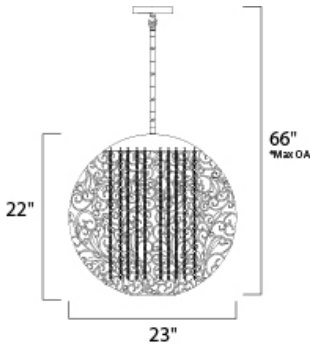

\*max overall height of fixture

**MEASUREMENTS**

DIMENSION : 23" L x 23" W x 22" H  
 MAX OAH : 66" OAH  
 HANGING WEIGHT : 22.93 lb

**LAMPING**

INPUT VOLTAGE : 120V  
 LUMENS : 6,750 Rated  
 BULB : 9 x 40W Xenon G9 , 360W Total  
 BULB INCLUDED : (Included)  
 DIMMABLE : Yes  
 COLOR\_TEMP : 2900K