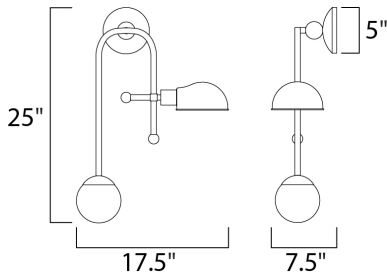

PRODUCT DESCRIPTION

An eclectic design form combining function with Mid-Century influences features articulated arms that support parabolic shades that can swivel to direct the light. Available in your choice of Bronze with Satin Brass or Black with Satin Nickel, both with opal White glass.

MEASUREMENTS

DIMENSION : 7.5" L x 17.5" W x 25" H x 7.5" Ext
 MAX OAH : 5" W x 5" H
 HANGING WEIGHT : 3.53 lb

LAMPING

INPUT VOLTAGE : 120V
 LUMENS : 0 Rated (750 Del.)
 BULB : 2 x 9+4W LED E26 Medium + G9 , 13W Total
 BULB INCLUDED : (Included)
 DIMMABLE : Yes
 COLOR_TEMP : 3000K
 LIGHTING_DIRECTION : Directional