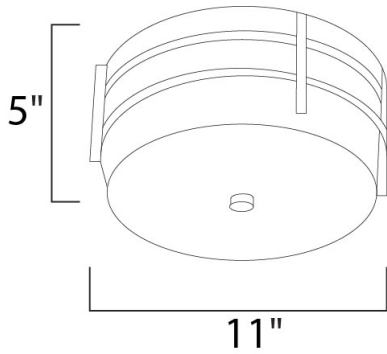

PRODUCT DESCRIPTION

MEASUREMENTS

DIMENSION : 11" L x 11" W x 5" H
 HANGING WEIGHT : 4.07 lb

LAMPING

INPUT VOLTAGE : 120V
 LUMENS : 910 Rated
 BULB : 2 x 9W LED E26 Medium , 18W Total
 BULB INCLUDED : (Included)
 DIMMABLE : Triac CL
 CRI : 90+ CRI
 COLOR_TEMP : 3000K