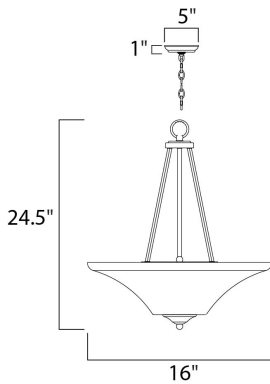

PRODUCT DESCRIPTION

Straight lines and curves make this contemporary series a classic. Square metal tubing finished in your choice of Oil Rubbed Bronze or Satin Nickel support tapered square Frosted glass shades.

MEASUREMENTS

DIMENSION : 16" L x 16" W x 24.5" H
 CANOPY : 4.5" W x 1" H x 12" L
 HANGING WEIGHT : 12.44 lb

LAMPING

INPUT VOLTAGE : 120V
 LUMENS : 0 Rated
 BULB : 2 x 60W Incandescent E26 Medium , 120W Total
 BULB INCLUDED : (Not Included)
 DIMMABLE : Yes