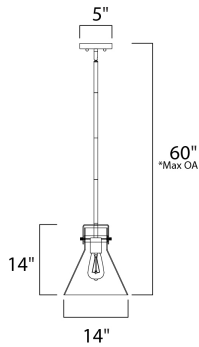

**PRODUCT DESCRIPTION**

This nautical-inspired bath vanity features Clear Seedy glass cones suspended by a yoke frame finished in Polished Chrome. The clear glass offers abundant lighting and compliments the styling of the fixture. Make it a more industrial look by adding filament E26 light bulbs.

\*max overall height

**MEASUREMENTS**

DIMENSION : 14" L x 14" W x 60" H  
 MAX OAH : 60" OAH  
 CANOPY : 5" W x 1" H x 5" L  
 HANGING WEIGHT : 7.94 lb

**LAMPING**

INPUT VOLTAGE : 120V  
 LUMENS : 0 Rated  
 BULB : 1 x 60W Incandescent E26 Medium , 60W Total  
 BULB INCLUDED : (Not Included)  
 DIMMABLE : Yes