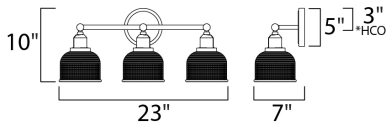

*height from center of outlet to the top of the fixture

MEASUREMENTS

DIMENSION : 23" W x 10" H x 7" Ext
 BACK PLATE : 5" W x 5" H x 3" HCO
 HANGING WEIGHT : 6.82 lb

LAMPING

INPUT VOLTAGE : 110-130V
 BULB : 3 x 60W Incandescent E26 Medium , 180W Total
 BULB INCLUDED : (Not Included)
 DIMMABLE : Yes