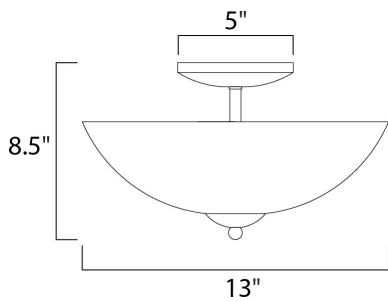

MEASUREMENTS

DIMENSION : 13" L x 13" W x 8.5" H
 HANGING WEIGHT : 4.1 lb

LAMPING

INPUT VOLTAGE : 120V
 LUMENS : 0 Rated
 BULB : 2 x 60W Incandescent E26 Medium , 120W Total
 BULB INCLUDED : (Not Included)
 DIMMABLE : Yes