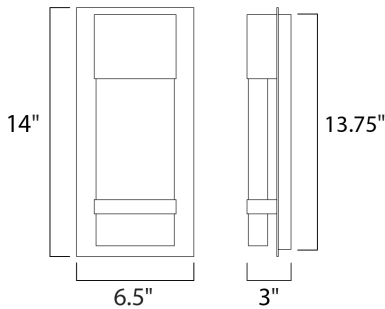

MEASUREMENTS

DIMENSION : 6.5" W x 13.75" H x 2.5" Ext
 BACK PLATE : 6.5" W x 13.75" H x 6.5" HCO
 HANGING WEIGHT : 4.13 lb

LAMPING

INPUT VOLTAGE : 120V
 LUMENS : 600 Rated (550 Del.)
 BULB : 1 x 12W LED PCB Integrated , 12W Total
 BULB INCLUDED : (Integrated)
 DIMMABLE : No
 CRI : 90+ CRI
 COLOR_TEMP : 3000K