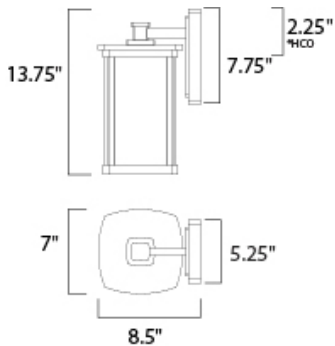

PRODUCT DESCRIPTION

Simple lines create a transitional style that fits a wide variety of exterior home design. Available in both Platinum or Bronze finish, Frosted Seedy or Clear Ribbed glass, or fluorescent, incandescent or LED lamping.

MEASUREMENTS

DIMENSION : 7" W x 13.75" H x 8.5" Ext
BACK PLATE : 5.25" W x 7.75" H x 2.25" HCO
HANGING WEIGHT : 4.62 lb

LAMPING

INPUT VOLTAGE : 120V
LUMENS : 0 Rated
BULB : 1 x 60W Incandescent E26 Medium , 60W Total
BULB INCLUDED : (Not Included)
DIMMABLE : Yes

FINISHES OPTION

GLASS

Frosted Seedy FS

MATERIAL

Aluminum, Glass

RATINGS

cETLus
Wet Location

ADDITIONAL

OPERATING TEMPERATURE:
-20°C (-4°F), 40°C (104°F)

Always consult a qualified electrician before installing any lighting product.