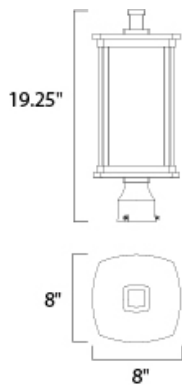

**MEASUREMENTS**

DIMENSION : 8" L x 8" W x 19.25" H
HANGING WEIGHT : 6.6 lb

LAMPING

INPUT VOLTAGE : 120V
LUMENS : 0 Rated
BULB : 1 x 60W Incandescent E26 Medium , 60W Total
BULB INCLUDED : (Not Included)
DIMMABLE : Yes