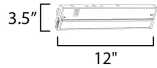

**PRODUCT DESCRIPTION**

**MEASUREMENTS**

DIMENSION : 12" L x 3.5" W x 1" H  
 HANGING WEIGHT : 0.99 lb

**LAMPING**

INPUT VOLTAGE : 120V  
 LUMENS : 540 Rated (460 Del.)  
 BULB : 1 x 6W LED PCB Integrated , 6W Total  
 BULB INCLUDED : (Integrated)  
 DIMMABLE : Y  
 CRI : 90 CRI  
 COLOR\_TEMP : 27-30-35-40-50K