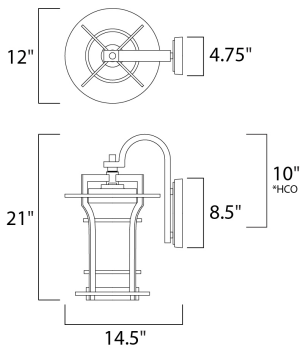

PRODUCT DESCRIPTION

MEASUREMENTS

DIMENSION : 12" W x 21" H x 14.5" Ext
BACK PLATE : 4.75" W x 8.5" H x 10" HCO
HANGING WEIGHT : 14.5 lb

LAMPING

INPUT VOLTAGE : 120V
LUMENS : 1,000 Rated
BULB : 1 x 12W LED E26 Medium , 12W Total
BULB INCLUDED : (Included)
DIMMABLE : Triac CL
CRI : 90+ CRI
COLOR_TEMP : 3000K

FINISHES OPTION

Black Oxide

GLASS

Water Glass WG

MATERIAL

Die Cast Aluminum

RATINGS

cETLus
Wet Location
JA8 Bulb In

ADDITIONAL

INCANDESCENT WATTS:
RATED LIFE 25000 Hours
OPERATING TEMPERATURE:
-20°C (-4°F), 40°C (104°F)

Always consult a qualified electrician before installing any lighting product.