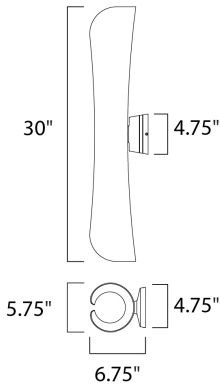

**PRODUCT DESCRIPTION**

Softly rolled aluminum does not quite meet at the center, leaving an opening to allow light to escape from its top and bottom, visible all along its center. The scroll series comes in our Architectural Bronze finish with a white interior to better reflect light and create an interesting light pattern on the wall. Suitable for both indoor and outdoor applications.

**MEASUREMENTS**

DIMENSION : 5.75" W x 30" H x 6.75" Ext  
 BACK PLATE : 4.75" W x 4.75" H x 15" HCO  
 HANGING WEIGHT : 7.15 lb

**LAMPING**

INPUT VOLTAGE : 120V  
 LUMENS : 1,540 Rated  
 BULB : 2 x 11W LED PCB Integrated , 22W Total  
 BULB INCLUDED : (Integrated)  
 DIMMABLE : No  
 CRI : 90+ CRI  
 COLOR\_TEMP : 3000K  
 LIGHTING\_DIRECTION : Up/Down