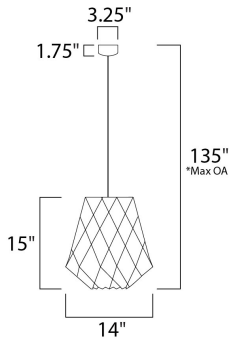

\*max overall height

**MEASUREMENTS**

- DIMENSION : 14" L x 14" W x 15" H
- MAX OAH : 145" OAH
- CANOPY : 3.25" W x 1.75" H x 3.25" L
- HANGING WEIGHT : 2.41 lb

**LAMPING**

- INPUT VOLTAGE : 120V
- LUMENS : 0 Rated
- BULB : 1 x 60W Incandescent E26 Medium , 60W Total
- BULB INCLUDED : (Not Included)
- DIMMABLE : Yes