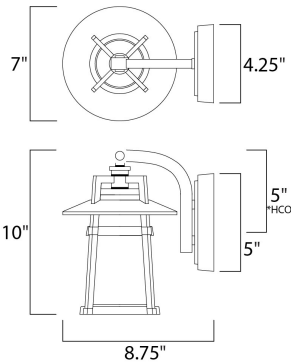

PRODUCT DESCRIPTION

Classic, contemporary style of Die Cast aluminum finished in Adobe features an integral hood and Satin White conical shade, which help cast light in a downward direction. Illumination provided by long life and energy efficient LED.

MEASUREMENTS

DIMENSION : 7" W x 10" H x 8.75" Ext
BACK PLATE : 4.25" W x 5" H x 5" HCO
HANGING WEIGHT : 2.71 lb

LAMPING

INPUT VOLTAGE : 120V
LUMENS : 360 Rated
BULB : 1 x 4W LED PCB Integrated , 4W Total
BULB INCLUDED : (Integrated)
DIMMABLE : Triac CL
CRI : 90+ CRI
COLOR_TEMP : 3000K

FINISHES OPTION

Adobe

GLASS

Satin White SW

MATERIAL

Die Cast Aluminum, Glass

RATINGS

cETLus
Wet Location
For Outdoor

ADDITIONAL

RATED LIFE 40000 Hours
OPERATING TEMPERATURE:
-20°C (-4°F), 40°C (104°F)

PHOTOMETRIC: Report Found Online

Always consult a qualified electrician before installing any lighting product.