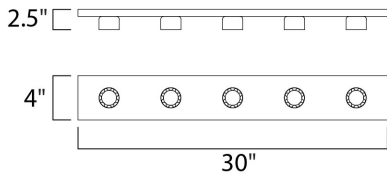

**MEASUREMENTS**

DIMENSION : 30" W x 4.25" H x 2.5" Ext  
 BACK PLATE : 4" W x 29.25" H x 2.14" HCO  
 HANGING WEIGHT : 2.45 lb

**LAMPING**

INPUT VOLTAGE : 120V  
 LUMENS : 0 Rated  
 BULB : 5 x 60W Incandescent E26 Medium , 300W Total  
 BULB INCLUDED : (Not Included)  
 DIMMABLE : Yes