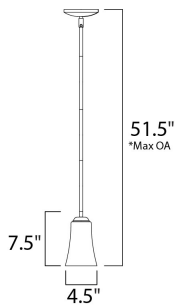

\*max overall height

**MEASUREMENTS**

DIMENSION : 4.5" L x 4.5" W x 7.5" H  
 MAX OAH : 51.5" OAH  
 HANGING WEIGHT : 2.16 lb

**LAMPING**

INPUT VOLTAGE : 120V  
 LUMENS : 0 Rated  
 BULB : 1 x 60W Incandescent E26 Medium , 60W Total  
 BULB INCLUDED : (Not Included)  
 DIMMABLE : Yes