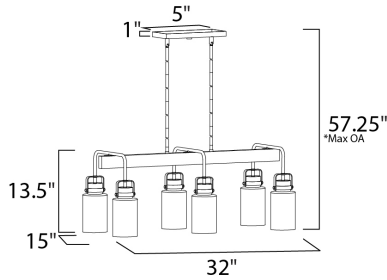

\*max overall height

**MEASUREMENTS**

- DIMENSION : 32" L x 15" W x 13.5" H
- MAX OAH : 57.25" OAH
- CANOPY : 5" W x 1" H
- HANGING WEIGHT : 6.09 lb

**LAMPING**

- INPUT VOLTAGE : 120V
- LUMENS : 0 Rated
- BULB : 6 x 60W Incandescent E26 Medium , 360W Total
- BULB INCLUDED : (Not Included)
- DIMMABLE : Yes