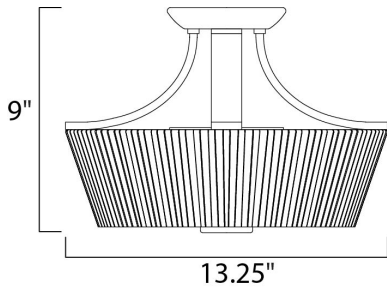

PRODUCT DESCRIPTION

The classic Finesse collection features sweeping oval tube arms that transition to sculptured fonts. The pleated glass shade in Dusty White or Frost shed a warm diffused light. The body is finished in Satin Nickel or Oil Rubbed Bronze.

MEASUREMENTS

DIMENSION : 13.25" L x 13.25" W x 9" H
 HANGING WEIGHT : 5.82 lb

LAMPING

INPUT VOLTAGE : 120V
 LUMENS : 0 Rated
 BULB : 3 x 60W Incandescent E26 Medium , 180W Total
 BULB INCLUDED : (Not Included)
 DIMMABLE : Yes

FINISHES OPTION

 Satin Nickel

GLASS

Frosted FT

MATERIAL

Steel, Glass

RATINGS

cULus
 Dry Location