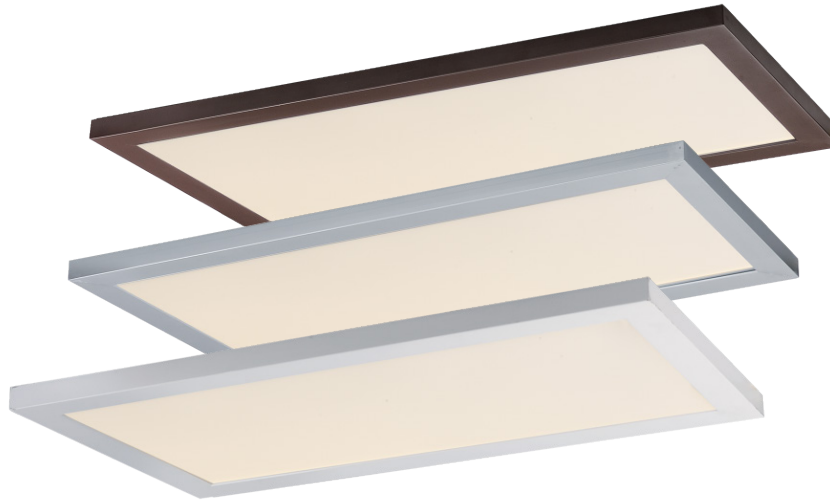

SKY 23.5" I FLUSH MOUNT

57762 / 57772

- ETL/cETL IP65
- 120-277V Input
- Dimmability Options: 0-10V or ELV
- Finish Options: White, Bronze, Brushed Aluminium
- Suitable for Closets according to NEC Section 410.8 & 410.16
- LED 3000K/4000K Color Temperature, CRI 90+
- Suitable for Wet Location
- Energy Star

Job Name : _____
Job Type : _____
Quantity : _____
Comments : _____

PRODUCT DESCRIPTION

Sky makes large scale edge lit LED flush mount easy for both residential and commercial uses. With a user-friendly mounting bracket and integrated driver, this product lends itself to quick installations. High powered LED modules with 110-277V capability with your choice of dimming and classic finishes to suit any setting.

MEASUREMENT

DIMENSIONS : 23.5"L x 11.75"W x 0.75"H
HANGING WEIGHT : 7.07 lb

LAMPING

INPUT VOLTAGE : 120-277V
LUMENS : 1760
BULB : 22W PCB LED (Integrated)
DIMMABLE : Dimmable with ELV Dimmer at 120V
CRI : 90+