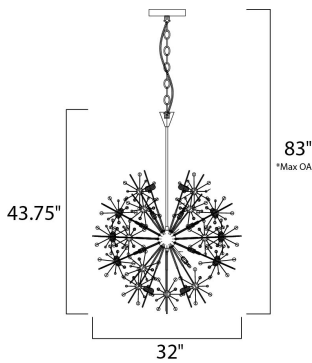

PRODUCT DESCRIPTION

Spectacular display of Beveled Crystal beads of various sizes which are mounted on sculptures Polished Chrome metal formations which will sure to be the focal point of your room. The high power Xenon bulbs add sparkle to the crystal while producing a natural white light.

*max overall height

MEASUREMENTS

- DIMENSION : 32" L x 32" W x 43.75" H
- MAX OAH : 83" OAH
- HANGING WEIGHT : 46.2 lb

LAMPING

- INPUT VOLTAGE : 120V
- LUMENS : 0 Rated
- BULB : 18 x 40W Xenon G9 , 720W Total
- BULB INCLUDED : (Included)
- DIMMABLE : Yes

FINISHES OPTION

GLASS

Beveled Crystal BC

MATERIAL

Crystal, Steel

RATINGS

cETLus
Dry Location

ADDITIONAL