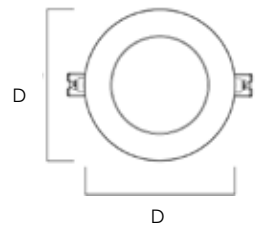

COVE I Recessed Downlight

57794 / 57796

- LED 3000K, CRI 90+
- 4 inch and 6 inch Recessed Can Substitute
- UL Outlet Box fitted on fixture
- Dimmable with Triac Dimmer
- Good for new construction and remodels
- Suitable for Closets according to NEC Section 410.8 & 410.16
- Indirect lighting into cove for soft-even illumination
- IC-Rated for direct contact with insulation
- Damp Location Rated
- Fire Rated
- Title 24
- ETL/cETL

Job Name : _____
 Job Type : _____
 Quantity : _____
 Comments : _____

PRODUCT DESCRIPTION

Maxim's Cove recessed downlight series offers a IC Airtight UL rated Outlet Box that is fitted to the fixture for easy installation without the use of a recessed housing. To reduce glare that is associated with other recessed downlights, the Cove uses an innovative concave lens that directs the light upward and is then reflected back down offering even and abundant illumination. Fire Rated and available in standard 120V, Triac dimming, with Color Temperature of 3000K, and CRI of 90+, the Cove is one of the most versatile downlights in the market.

MEASUREMENTS

MODEL	DIMENSION
57794	4.75"D x 3.25"H
57796	6.75"D x 3.75"H

BP HEIGHT	HCO	HANGING WEIGHT
1.85"H	3.30"	0.55 lb
1.85"H	3.80"	0.77 lb

LAMPING

MODEL	BULB TYPE	CRI	LUMENS	COL TEMP.	DIMMABLE	INPUT
57794	9W PCB LED (Integrated)	90+	540	3000K	Triac CL	120V
57796	12W PCB LED (Integrated)	90+	720	3000K	Triac CL	120V