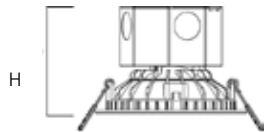

COVE I Recessed Downlight

57794 / 57796

- LED 3000K, CRI 90+
- 4 inch and 6 inch Recessed Can Substitute
- UL Outlet Box fitted on fixture
- Dimmable with Triac Dimmer
- Good for new construction and remodels
- Suitable for Closets according to NEC Section 410.8 & 410.16
- Indirect lighting into cove for soft-even illumination
- IC-Rated for direct contact with insulation
- Damp Location Rated
- Fire Rated
- Title 24
- ETL/cETL

MEASUREMENTS

MODEL	DIMENSION
57794	4.75"D x 3.25"H
57796	6.75"D x 3.75"H

BP HEIGHT	HCO	HANGING WEIGHT
1.85"H	3.30"	0.55 lb
1.85"H	3.80"	0.77 lb

LAMPING

MODEL	BULB TYPE	CRI	LUMENS	COL TEMP.	DIMMABLE	INPUT
57794	9W PCB LED (Integrated)	90+	540	3000K	Triac CL	120V
57796	12W PCB LED (Integrated)	90+	720	3000K	Triac CL	120V