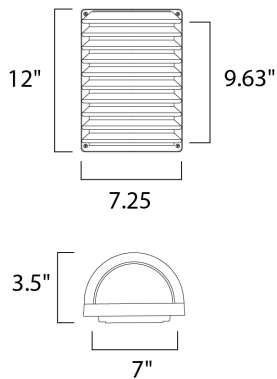

MEASUREMENTS

DIMENSION : 7.25" W x 12" H x 3.5" Ext
 BACK PLATE : 7" W x 9.75" H x 6" HCO
 HANGING WEIGHT : 4.25 lb

LAMPING

INPUT VOLTAGE : 120V
 LUMENS : 1,355 Rated
 BULB : 1 x 12W LED E26 Medium , 12W Total
 BULB INCLUDED : (Included)
 DIMMABLE :
 CRI : 90+ CRI
 COLOR_TEMP : 3000K