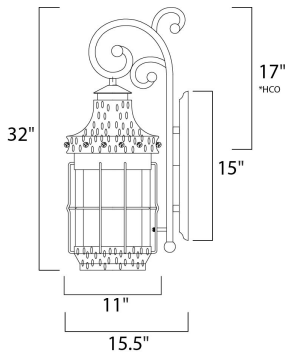

PRODUCT DESCRIPTION

Nantucket is a traditional, early American style collection from Maxim Lighting International in Country Forge finish with Seedy glass.

MEASUREMENTS

- DIMENSION : 11" W x 32" H x 15.5" Ext
- BACK PLATE : 5.25" W x 15" H x 17" HCO
- HANGING WEIGHT : 21.61 lb

LAMPING

- INPUT VOLTAGE : 120V
- LUMENS : 0 Rated
- BULB : 4 x 60W Incandescent E12 Candelabra , 240W Total
- BULB INCLUDED : (Not Included)
- DIMMABLE : Yes

FINISHES OPTION

- Country Forge

GLASS

Seedy CD

MATERIAL

Steel, Glass

RATINGS

cETLus
Wet Location

ADDITIONAL

RATED LIFE 1500 Hours
OPERATING TEMPERATURE:
-20°C (-4°F), 40°C (104°F)

Always consult a qualified electrician before installing any lighting product.