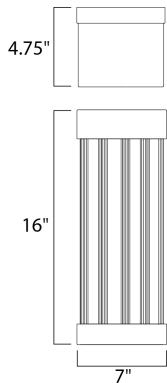

**MEASUREMENTS**

DIMENSION : 7" W x 16" H x 4.75" Ext  
 BACK PLATE : 7" W x 16" H x 8" HCO  
 HANGING WEIGHT : 11.66 lb

**LAMPING**

INPUT VOLTAGE : 120V  
 LUMENS : 960 Rated  
 BULB : 1 x 12W LED AC Integrated , 12W Total  
 BULB INCLUDED : (Integrated)  
 DIMMABLE : Yes  
 CRI : 90+ CRI  
 COLOR\_TEMP : 3000K  
 LIGHTING\_DIRECTION : Down