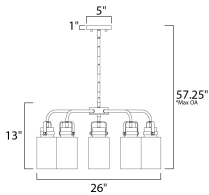

*max overall height

MEASUREMENTS

- DIMENSION : 26" W x 13" H
- MAX OAH : 57.25" OAH
- CANOPY : 5" W x 1" H
- HANGING WEIGHT : 5.3 lb

LAMPING

- INPUT VOLTAGE : 120V
- LUMENS : 0 Rated
- BULB : 5 x 60W Incandescent E26 Medium , 300W Total
- BULB INCLUDED : (Not Included)
- DIMMABLE : Yes

30175

FINISHES OPTION

GLASS

Clear CL

MATERIAL

Steel, Glass

RATINGS

cULus
Dry Location