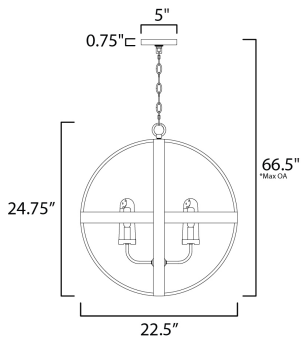

\*max overall height

**MEASUREMENTS**

DIMENSION : 22.5" L x 22.5" W x 24.75" H  
 MAX OAH : 66.5" OAH  
 CANOPY : 5" W x 0.75" H x 5" L  
 HANGING WEIGHT : 20.24 lb

**LAMPING**

INPUT VOLTAGE : 120V  
 LUMENS : 0 Rated  
 BULB : 4 x 40W Incandescent E12 Candelabra , 160W Total  
 BULB INCLUDED : (Included)  
 DIMMABLE : Yes