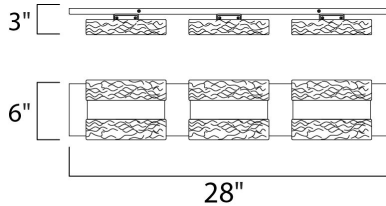

PRODUCT DESCRIPTION

Blocks of piastra style Iceberg glass sparkle and shimmer from the high powered LEDs concealed inside Polished Chrome metal supports. Not only is useful light directed down, additional light is cast indirectly upwards and into the room for even and soft illumination.

MEASUREMENTS

DIMENSION : 28" W x 6" H x 3" Ext
 BACK PLATE : 28" W x 4.5" H
 HANGING WEIGHT : 13.2 lb

LAMPING

INPUT VOLTAGE : 120V
 LUMENS : 2,420 Rated (1,417 Del.)
 BULB : 6 x 5W LED AC Integrated , 30W Total
 BULB INCLUDED : (Integrated)
 DIMMABLE : Electronic Low Voltage (ELV)
 CRI : 90+ CRI
 COLOR_TEMP : 3000K
 LIGHTING_DIRECTION : Up/Down