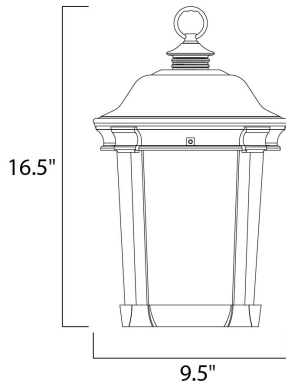

**PRODUCT DESCRIPTION**

**MEASUREMENTS**

DIMENSION : 9.5" L x 9.5" W x 16.5" H  
 HANGING WEIGHT : 5.02 lb

**LAMPING**

INPUT VOLTAGE : 120V  
 LUMENS : 840 Rated  
 BULB : 1 x 12W LED PCB Integrated , 12W Total  
 BULB INCLUDED : (Integrated)  
 DIMMABLE : Triac CL  
 CRI : 80+ CRI