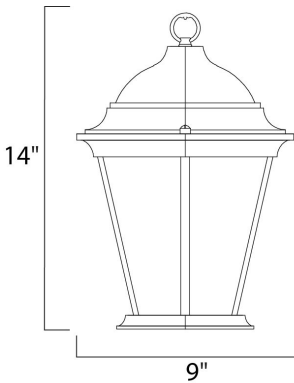

PRODUCT DESCRIPTION

Westlake is a transitional style from Maxim Lighting International in Black, Rust Patina, Empire Bronze, or White finish.

MEASUREMENTS

DIMENSION : 9" L x 9" W x 14" H
 CANOPY : 5" W 1.25" L
 HANGING WEIGHT : 4.14 lb