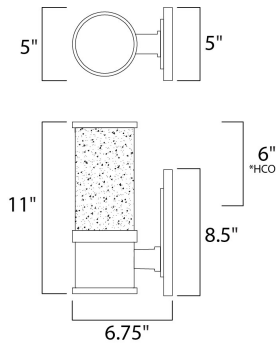

PRODUCT DESCRIPTION

A solid column of clear Bubble Glass is supported by a cast aluminum base in your choice of brushed Aluminum or Galaxy Black. With both up and down lights, this fixture is a visual statement and a very functional light source.

MEASUREMENTS

DIMENSION : 5" W x 11" H x 6.75" Ext
BACK PLATE : 5" W x 8.5" H x 6" HCO
HANGING WEIGHT : 11.53 lb

LAMPING

INPUT VOLTAGE : 120V
LUMENS : 1,400 Rated
BULB : 2 x 10W LED PCB Integrated , 20W Total
BULB INCLUDED : (Integrated)
DIMMABLE : Triac CL
CRI : 80+ CRI
COLOR_TEMP : 3000K
LIGHTING_DIRECTION : Both

FINISHES OPTION

- Brushed Aluminum
- Galaxy Black

GLASS

Clear CL

MATERIAL

Die Cast Aluminum

RATINGS

cETLus
Wet Location
For Outdoor

ADDITIONAL

INSTALL UP/DOWN: UP
OPERATING TEMPERATURE:
-20°C (-4°F), 40°C (104°F)

Always consult a qualified electrician before installing any lighting product.