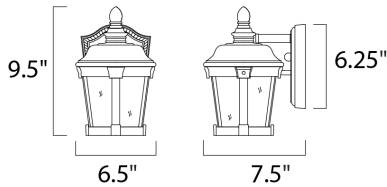

MEASUREMENTS

DIMENSION : 6.5" W x 9.5" H x 7.5" Ext
 BACK PLATE : 5.25" W x 6.25" H x 4" HCO
 HANGING WEIGHT : 3.68 lb

LAMPING

INPUT VOLTAGE : 120V
 LUMENS : 0 Rated
 BULB : 1 x 60W Incandescent E26 Medium , 60W Total
 BULB INCLUDED : (Not Included)
 DIMMABLE : Yes