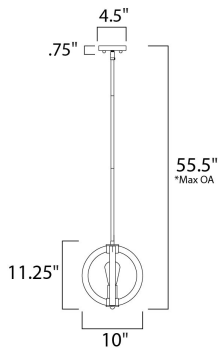

*max overall height

MEASUREMENTS

- DIMENSION : 10" L x 10" W x 11.25" H
- MAX OAH : 55.5" OAH
- CANOPY : 4.5" W x 0.75" H x 4.5" L
- HANGING WEIGHT : 3.42 lb

LAMPING

- INPUT VOLTAGE : 120V
- LUMENS : 0 Rated
- BULB : 1 x 60W Incandescent E26 Medium , 60W Total
- BULB INCLUDED : (Not Included)
- DIMMABLE : Yes