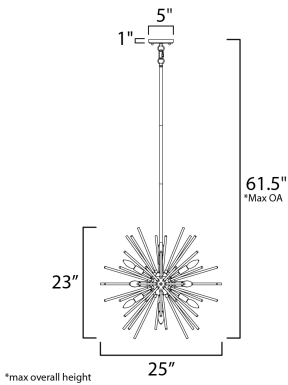

PRODUCT DESCRIPTION

A dazzling burst of Clear glass rods extend from a classic sputnik shape finished in bright Polished Chrome. Available in two sizes of pendants and as a ceiling fixture, this unique look is a statement piece designed to attract attention.

MEASUREMENTS

- DIMENSION : 25" L x 25" W x 23" H
- MAX OAH : 61.5" OAH
- CANOPY : 5" W x 1" H x 5" L
- HANGING WEIGHT : 12.8 lb

LAMPING

- INPUT VOLTAGE : 120V
- BULB : 12 x 60W Incandescent E12 Candelabra , 720W Total
- BULB INCLUDED : (Not Included)