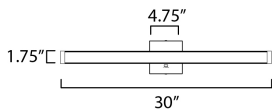

MEASUREMENTS

DIMENSION : 30" W x 4.75" H x 2.75" Ext
 MAX OAH : 4.75" W x 4.75" H
 HANGING WEIGHT : 2.42 lb

LAMPING

INPUT VOLTAGE : 120-277V
 LUMENS : 1,800 Rated (1,550 Del.)
 BULB : 1 x 20W LED PCB Integrated , 20W Total
 BULB INCLUDED : (Integrated)
 DIMMABLE : 27-35-40
 CRI : 90 CRI
 COLOR_TEMP : Select 27/35/40K
 LIGHTING_DIRECTION : Omni