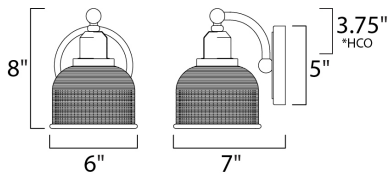

*height from center of outlet to the top of the fixture

MEASUREMENTS

DIMENSION : 6" W x 8" H x 7" Ext
 MAX OAH : 5" W x 5" H
 HANGING WEIGHT : 2.86 lb

LAMPING

INPUT VOLTAGE : 110-130V
 BULB : 1 x 60W Incandescent E26 Medium , 60W Total
 BULB INCLUDED : (Not Included)
 DIMMABLE : Yes