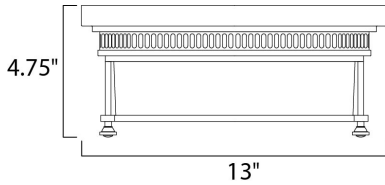

MEASUREMENTS

DIMENSION : 13" L x 13" W x 4.75" H
 HANGING WEIGHT : 5.5 lb

LAMPING

INPUT VOLTAGE : 120V
 LUMENS : 0 Rated
 BULB : 2 x 60W Incandescent E26 Medium , 120W Total
 BULB INCLUDED : (Not Included)
 DIMMABLE : Yes