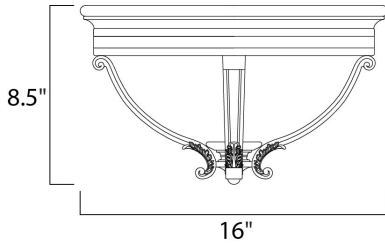

MEASUREMENTS

DIMENSION : 16" L x 16" W x 8.5" H
 HANGING WEIGHT : 9.02 lb

LAMPING

INPUT VOLTAGE : 120V
 LUMENS : 0 Rated
 BULB : 3 x 60W Incandescent E26 Medium , 180W Total
 BULB INCLUDED : (Not Included)
 DIMMABLE : Yes