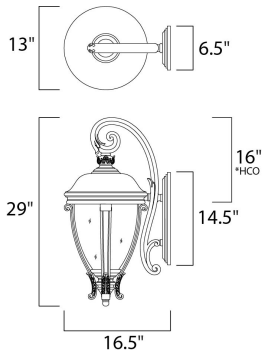

PRODUCT DESCRIPTION

Maxim Lighting's Camden VX Collection is made with Vivex, a material twice the strength of resin, is non-corrosive, UV resistant and backed with a 5-Year Limited Warranty. Camden VX is available in our Black or Golden Bronze finish and our Water Glass.

FINISHES OPTION

- Black
- Golden Bronze

GLASS

Water Glass WG

MATERIAL

Vivex Resin Composite, Glass

RATINGS

cETLus
Wet Location

ADDITIONAL

RATED LIFE 1500 Hours
OPERATING TEMPERATURE:
-20°C (-4°F), 40°C (104°F)

MEASUREMENTS

- DIMENSION : 13" W x 29" H x 16.5" Ext
- BACK PLATE : 6.5" W x 14.5" H x 16" HCO
- HANGING WEIGHT : 13.2 lb

LAMPING

- INPUT VOLTAGE : 120V
- LUMENS : 0 Rated
- BULB : 3 x 40W Incandescent E12 Candelabra , 120W Total
- BULB INCLUDED : (Not Included)
- DIMMABLE : Yes

Always consult a qualified electrician before installing any lighting product.

WESTERN DISTRIBUTION CENTER (HEADQUARTER)
253 NORTH VINELAND AVE | CITY OF INDUSTRY, CA 91746
EASTERN DISTRIBUTION CENTER
4200 SHIRLEY DR. | ATLANTA, GA 30336
P. 626.956.4200 | F. 626.956.4225 | maximlighting.com